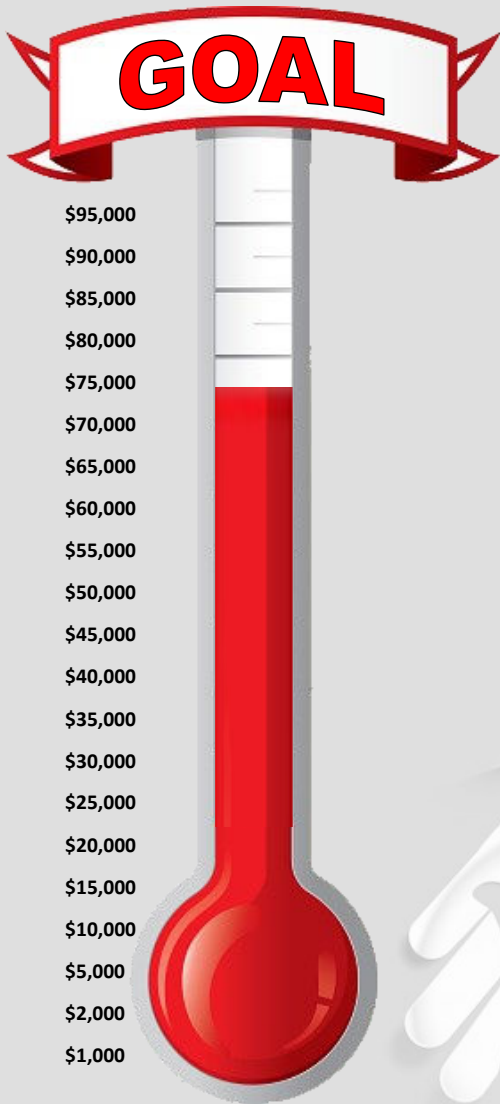

SUNSHINE BASEBALL CLUB

GET ON BASE

WITH OUR NEW INDOOR TRAINING FACILITY FUNDRAISER

VARIOUS CONTRIBUTOR LEVELS FOR INDIVIDUALS, SPONSORS & FAMILIES

GRAND SLAM - $10,000+

THE ULTIMATE AT BAT

HOME RUN - $5,000

OVER THE FENCE IT GOES

TRIPLE - $2,500

NOTHING LIKE HITTING IT DEEP

DOUBLE - $1,000

NOW THAT'S A GREAT HIT

SINGLE - $500

SOLID HIT TO GET ON BASE

WALK - $250

THAT'S GOOD LOOKING

AT BAT - $100

STEPPING UP TO THE PLATE

We need your help to achieve our goal!

Get on base and become a contributor today to this major project for Sunshine Baseball Club.

Any contribution, on any level, is very much appreciated.

THERE ARE 4 EASY WAYS TO MAKE A DONATION

SCAN QR CODE

Australian Sporting Foundation.
Tax deductible donation

BANK: Sunshine Baseball Club
Community Fee Saver
BSB: 083 419
ACC: 85 378 9445

Donate by card
in the club rooms.

Donate with cash
in the club rooms.

*Please use reference **ITF**, followed by your name when making a payment, thank you for your support.*